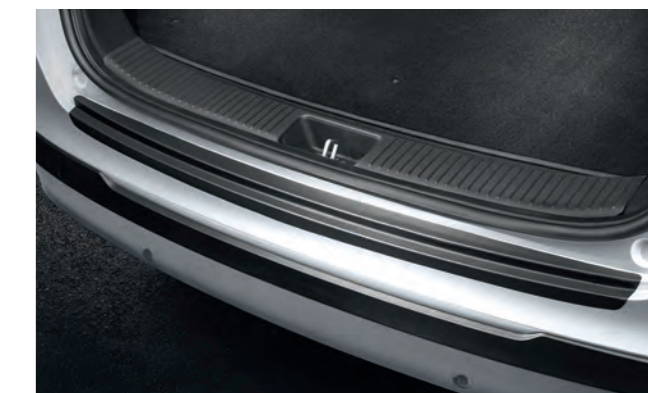

Rear bumper protection foil, black (Wagon)